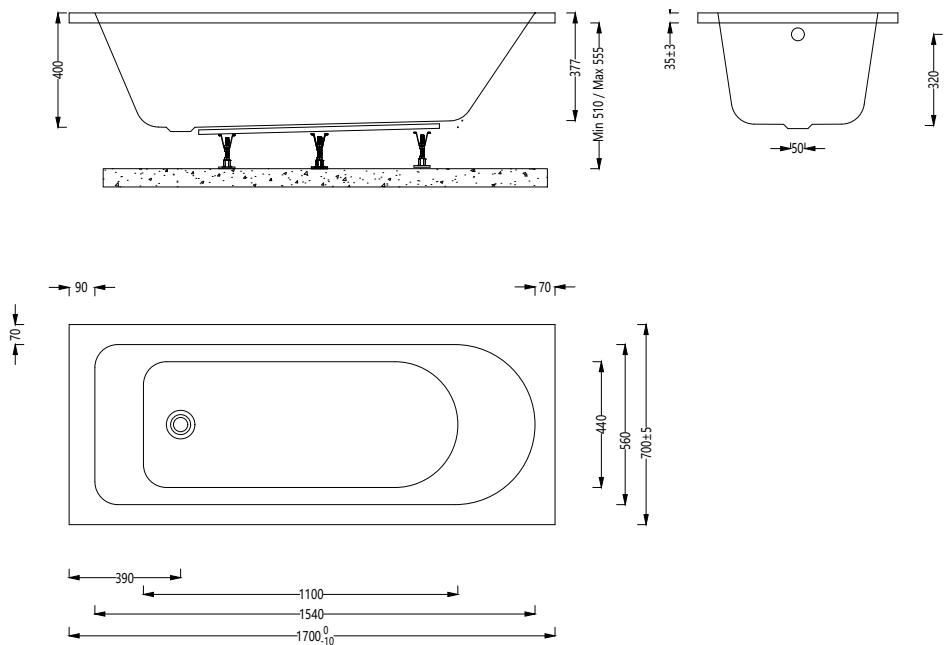

Key Features + Benefits

Certifications + Accreditations

Imex Ceramics

15 Millbrook Industrial Estate, Sybron Way, Crowborough TN6 3DU. Technical Support – Tel: 01530 835598 Email: sales@imexceramic.co.uk

All information on the data sheet is correct at the time of publication. All measurements are approximate and subject to standard tolerances.