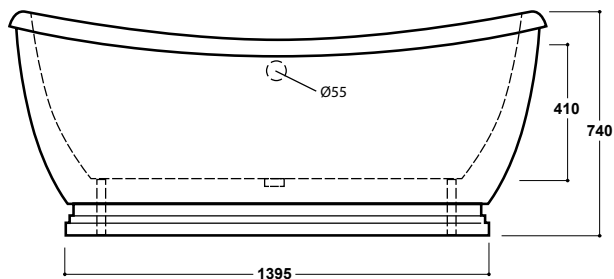

### Kinsley 1770 x 785mm Freestanding Bath INST801310

#### Specification

Finish	White
Dimensions	740(h) x 1770(w) x 785(d) mm
Weight	50kg
Bath Type	Traditional Freestanding bath
Tapholes	Cannot be drilled
Water Capacity	198 Litres
Legs Supplied	Yes
Leg Fixing Type	Pre-fitted
Legs Adjustable	Yes
Bath Surface Material	Acrylic
Bath Surface Material Thickness	3.5mm
Waste Supplied	No
Overflow Supplied	No
Overflow Height	341mm
Encapsulated Base Board	Yes
Base Board Material	MDF
Material Used to Cover Base Board	Fiberglass