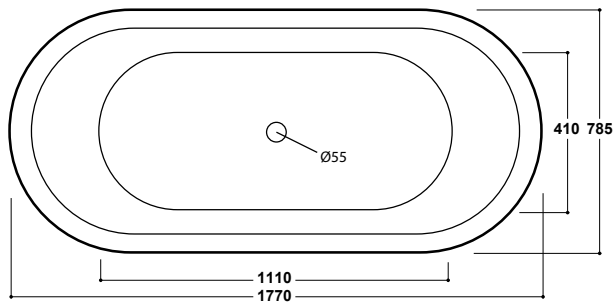

### Kinsley 1770 x 785mm Freestanding Bath INST801310

#### Specification

Finish	White
Dimensions	740(h) x 1770(w) x 785(d) mm
Weight	50kg
Bath Type	Traditional Freestanding bath
Tapholes	Cannot be drilled
Water Capacity	198 Litres
Legs Supplied	Yes
Leg Fixing Type	Pre-fitted
Legs Adjustable	Yes
Bath Surface Material	Acrylic
Bath Surface Material Thickness	3.5mm
Waste Supplied	No
Overflow Supplied	No
Overflow Height	341mm
Encapsulated Base Board	Yes
Base Board Material	MDF
Material Used to Cover Base Board	Fiberglass