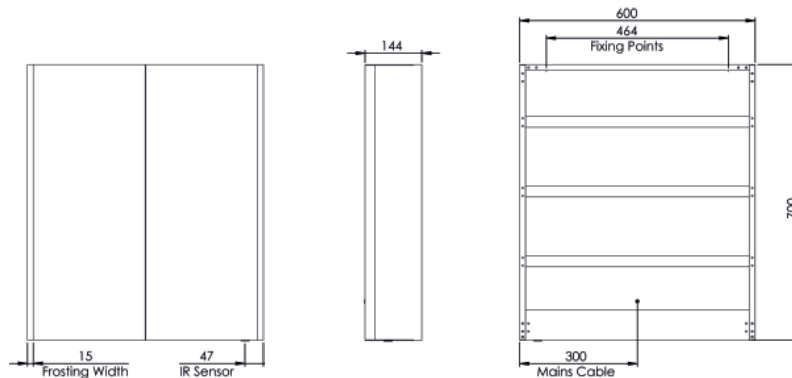

Double Door (INST06043)