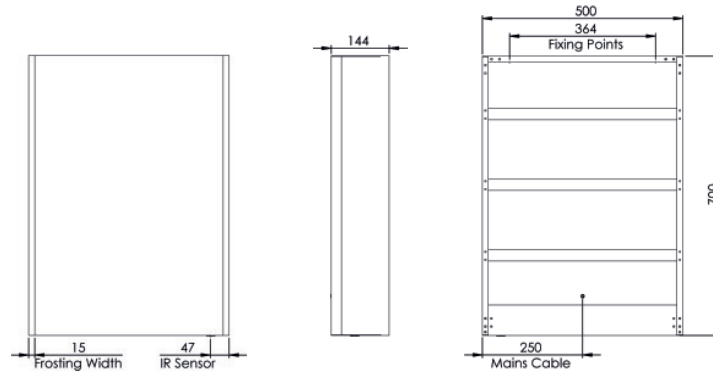

Technical Data Sheet | Cabinets + Mirrors

www.instinctproducts.co.uk

Kilpin Aluminium Cabinet INST06042, INST06043, INST06044

Single Door (INST06042)