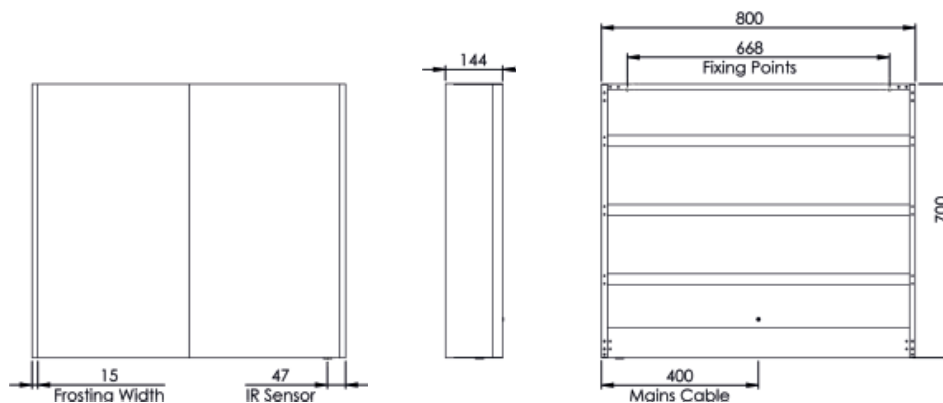

Double Door (INST06044)

Roper Rhodes

Brassmill Lane Trading Estate, Bath, BA1 3JF. Technical Support – Tel: 01225 303 900 Email: sales@roperrhodes.co.uk

All information on the data sheet is correct at the time of publication. All measurements are approximate and subject to standard tolerances.