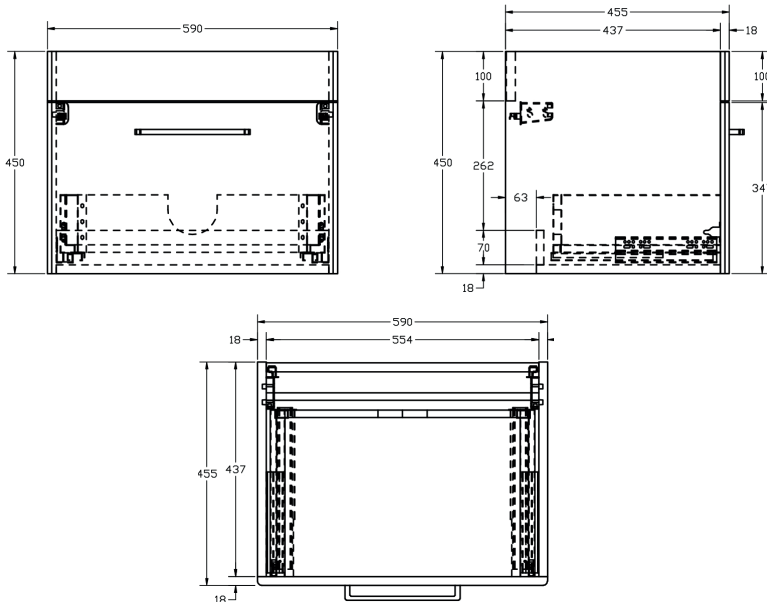

Kilnsea 600mm Wall Mounted Single Drawer Basin Unit INSKIWM600TE

Specification

Finish	Matt Terracotta
Dimensions (Excluding Basin)	450(h) x 590(w) x 455(d) mm
Overall Dimensions (Including Basin)	465(h) x 600(w) x 455(d) mm
Weight	16kg
Carcass Thickness	18mm
Carcass Material	MDF
Carcass Finish	Painted (7 layers)
Internal Cabinet Colour	Dark Grey
Plumbing Void	68mm
Cabinet Fixing Type	Wall mounted
Door / Drawer Finish	Painted
Door / Frontal Material	MDF
Number of Doors	-
Number of Drawers	One
Number of Internal Shelves	-
Door Handing	-
Hinge / Runner Type	Soft close
Handle / Knob	One handle (supplied)
Handle Centres	224mm
Pre-Drilled / Marked for handles	Installed
Tap	Not included