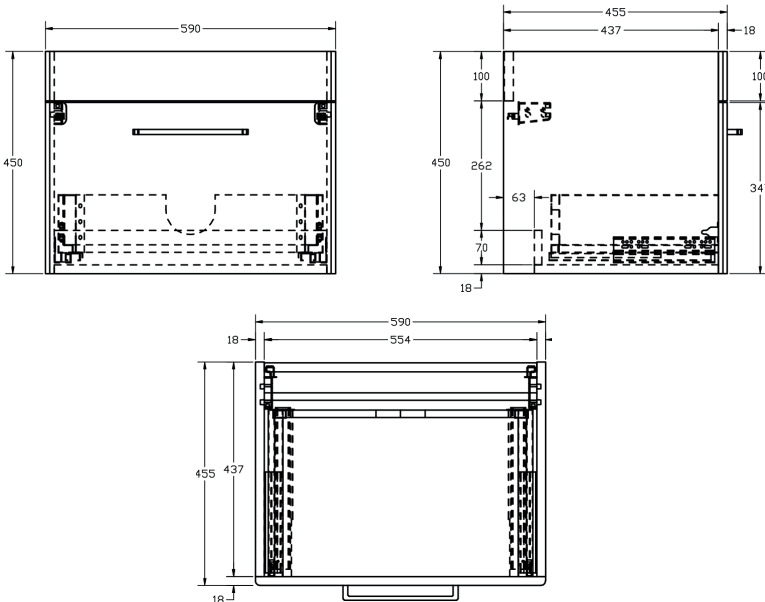

Kilnsea 600mm Wall Mounted Single Drawer Basin Unit INSKIWM600PL

Specification

Finish	Matt Plum
Dimensions (Excluding Basin)	450(h) x 590(w) x 455(d) mm
Overall Dimensions (Including Basin)	465(h) x 600(w) x 455(d) mm
Weight	16kg
Carcass Thickness	18mm
Carcass Material	MDF
Carcass Finish	Painted (7 layers)
Internal Cabinet Colour	Dark Grey
Plumbing Void	68mm
Cabinet Fixing Type	Wall mounted
Door / Drawer Finish	Painted
Door / Frontal Material	MDF
Number of Doors	-
Number of Drawers	One
Number of Internal Shelves	-
Door Handing	-
Hinge / Runner Type	Soft close
Handle / Knob	One handle (supplied)
Handle Centres	224mm
Pre-Drilled / Marked for handles	Installed
Tap	Not included