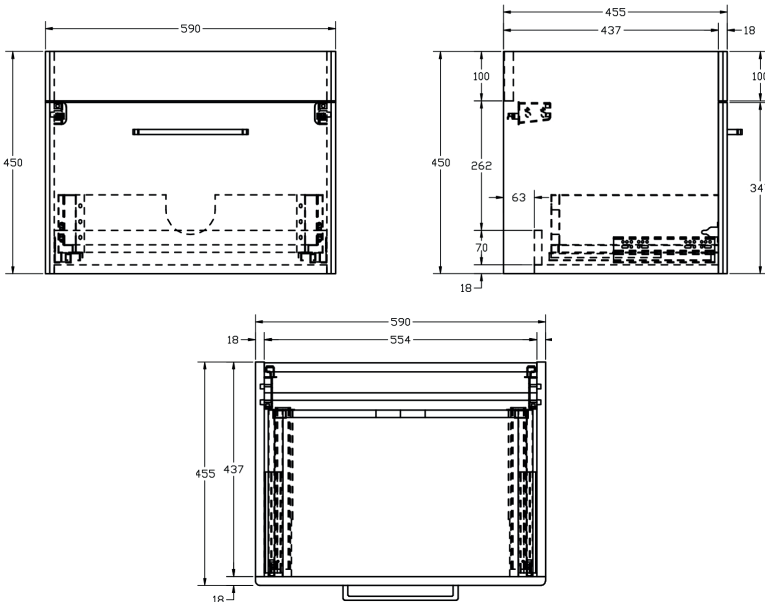

### Kilnsea 600mm Wall Mounted Single Drawer Basin Unit INSKIWM600PI

#### Specification

Finish	Matt Pistachio
Dimensions (Excluding Basin)	450(h) x 590(w) x 455(d) mm
Overall Dimensions (Including Basin)	465(h) x 600(w) x 455(d) mm
Weight	16kg
Carcass Thickness	18mm
Carcass Material	MDF
Carcass Finish	Painted (7 layers)
Internal Cabinet Colour	Dark Grey
Plumbing Void	68mm
Cabinet Fixing Type	Wall mounted
Door / Drawer Finish	Painted
Door / Frontal Material	MDF
Number of Doors	-
Number of Drawers	One
Number of Internal Shelves	-
Door Handing	-
Hinge / Runner Type	Soft close
Handle / Knob	One handle (supplied)
Handle Centres	224mm
Pre-Drilled / Marked for handles	Installed
Tap	Not included