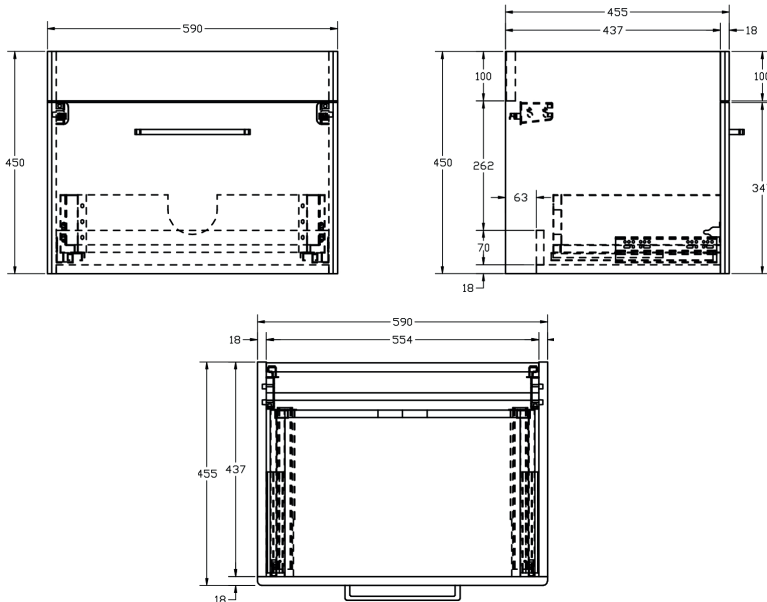

Kilnsea 600mm Wall Mounted Single Drawer Basin Unit INSKIWM600MW

Specification

Finish	Matt White
Dimensions (Excluding Basin)	450(h) x 590(w) x 455(d) mm
Overall Dimensions (Including Basin)	465(h) x 600(w) x 455(d) mm
Weight	16kg
Carcass Thickness	18mm
Carcass Material	MDF
Carcass Finish	Painted (7 layers)
Internal Cabinet Colour	Dark Grey
Plumbing Void	68mm
Cabinet Fixing Type	Wall mounted
Door / Drawer Finish	Painted
Door / Frontal Material	MDF
Number of Doors	-
Number of Drawers	One
Number of Internal Shelves	-
Door Handing	-
Hinge / Runner Type	Soft close
Handle / Knob	One handle (supplied)
Handle Centres	224mm
Pre-Drilled / Marked for handles	Installed
Tap	Not included