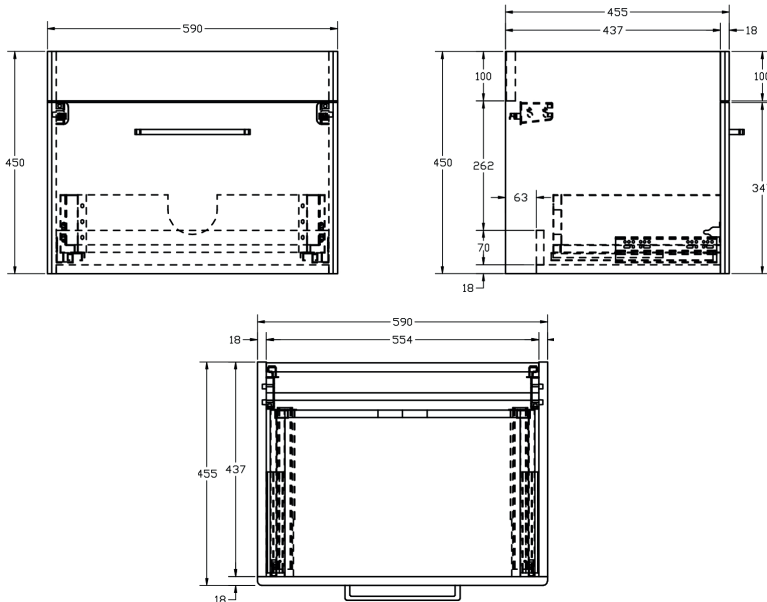

Kilsea 600mm Wall Mounted Single Drawer Basin Unit INSKIWM600MB

Specification

Finish	Matt Black
Dimensions (Excluding Basin)	450(h) x 590(w) x 455(d) mm
Overall Dimensions (Including Basin)	465(h) x 600(w) x 455(d) mm
Weight	16kg
Carcass Thickness	18mm
Carcass Material	MDF
Carcass Finish	Painted (7 layers)
Internal Cabinet Colour	Dark Grey
Plumbing Void	68mm
Cabinet Fixing Type	Wall mounted
Door / Drawer Finish	Painted
Door / Frontal Material	MDF
Number of Doors	-
Number of Drawers	One
Number of Internal Shelves	-
Door Handing	-
Hinge / Runner Type	Soft close
Handle / Knob	One handle (supplied)
Handle Centres	224mm
Pre-Drilled / Marked for handles	Installed
Tap	Not included