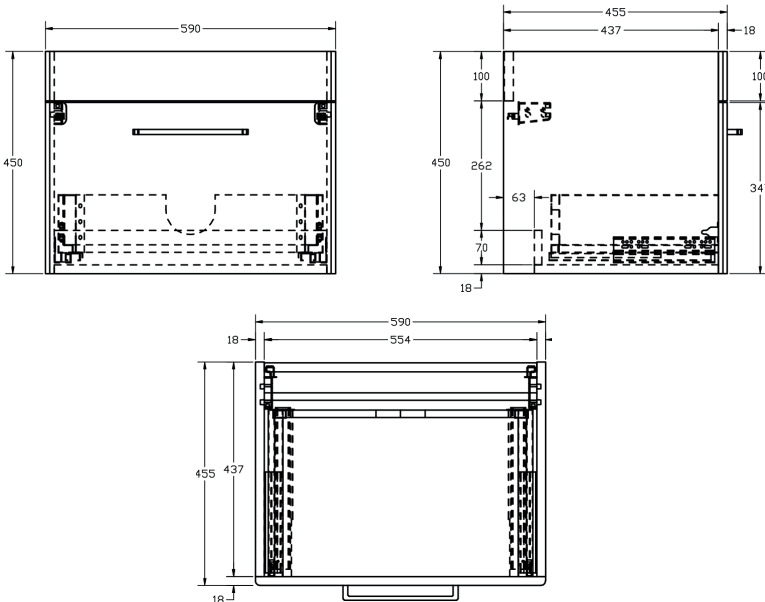

Kilnsea 600mm Wall Mounted Single Drawer Basin Unit INSKIWM600BS

Specification

Finish	Matt Blue Steel
Dimensions (Excluding Basin)	450(h) x 590(w) x 455(d) mm
Overall Dimensions (Including Basin)	465(h) x 600(w) x 455(d) mm
Weight	16kg
Carcass Thickness	18mm
Carcass Material	MDF
Carcass Finish	Painted (7 layers)
Internal Cabinet Colour	Dark Grey
Plumbing Void	68mm
Cabinet Fixing Type	Wall mounted
Door / Drawer Finish	Painted
Door / Frontal Material	MDF
Number of Doors	-
Number of Drawers	One
Number of Internal Shelves	-
Door Handing	-
Hinge / Runner Type	Soft close
Handle / Knob	One handle (supplied)
Handle Centres	224mm
Pre-Drilled / Marked for handles	Installed
Tap	Not included