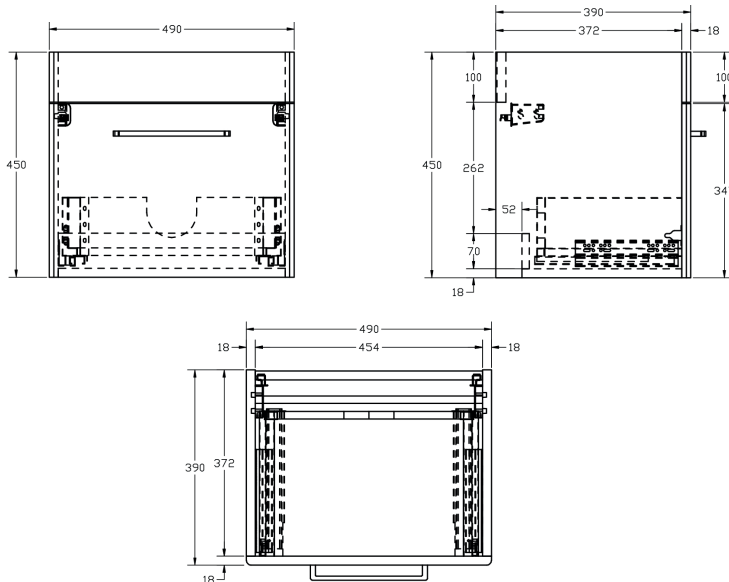

Kilnsea 500mm Wall Mounted Single Drawer Basin Unit INSKIWM500PL

Specification

Finish	Matt Plum
Dimensions (Excluding Basin)	450(h) x 490(w) x 390(d) mm
Overall Dimensions (Including Basin)	465(h) x 500(w) x 390(d) mm
Weight	13.5kg
Carcass Thickness	18mm
Carcass Material	MDF
Carcass Finish	Painted (7 layers)
Internal Cabinet Colour	Dark Grey
Plumbing Void	68mm
Cabinet Fixing Type	Wall mounted
Door / Drawer Finish	Painted
Door / Frontal Material	MDF
Number of Doors	-
Number of Drawers	One
Number of Internal Shelves	-
Door Handing	-
Hinge / Runner Type	Soft close
Handle / Knob	One handle (supplied)
Handle Centres	224mm
Pre-Drilled / Marked for handles	Installed
Tap	Not included