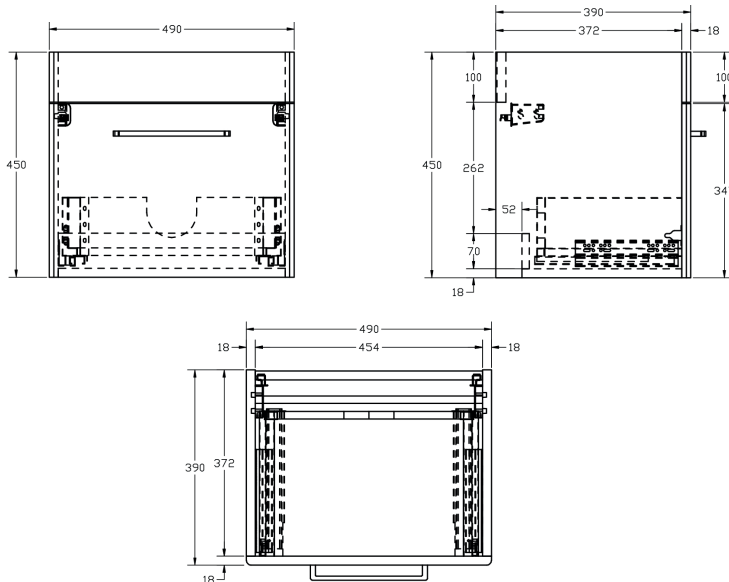

### Kilnsea 500mm Wall Mounted Single Drawer Basin Unit INSKIWM500PI

#### Specification

Finish	Matt Pistachio
Dimensions (Excluding Basin)	450(h) x 490(w) x 390(d) mm
Overall Dimensions (Including Basin)	465(h) x 500(w) x 390(d) mm
Weight	13.5kg
Carcass Thickness	18mm
Carcass Material	MDF
Carcass Finish	Painted (7 layers)
Internal Cabinet Colour	Dark Grey
Plumbing Void	68mm
Cabinet Fixing Type	Wall mounted
Door / Drawer Finish	Painted
Door / Frontal Material	MDF
Number of Doors	-
Number of Drawers	One
Number of Internal Shelves	-
Door Handing	-
Hinge / Runner Type	Soft close
Handle / Knob	One handle (supplied)
Handle Centres	224mm
Pre-Drilled / Marked for handles	Installed
Tap	Not included