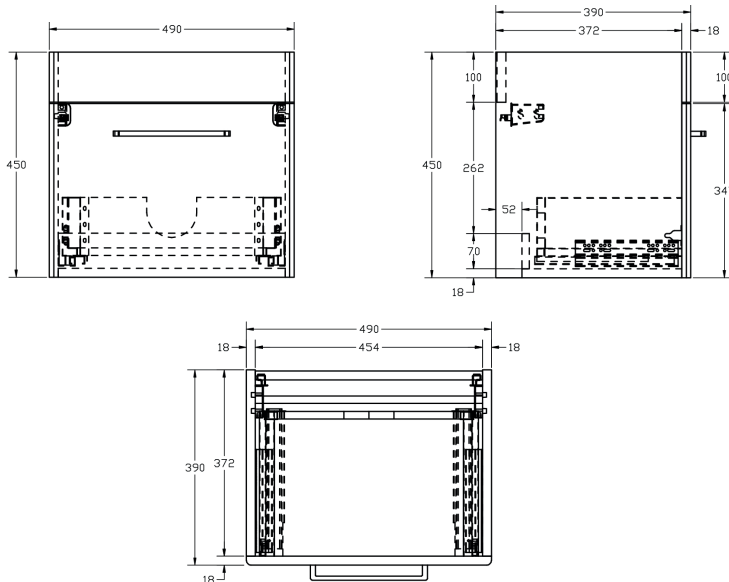

### Kilnsea 500mm Wall Mounted Single Drawer Basin Unit INSKIWM500BS

#### Specification

Finish	Matt Blue Steel
Dimensions (Excluding Basin)	450(h) x 490(w) x 390(d) mm
Overall Dimensions (Including Basin)	465(h) x 500(w) x 390(d) mm
Weight	13.5kg
Carcass Thickness	18mm
Carcass Material	MDF
Carcass Finish	Painted (7 layers)
Internal Cabinet Colour	Dark Grey
Plumbing Void	68mm
Cabinet Fixing Type	Wall mounted
Door / Drawer Finish	Painted
Door / Frontal Material	MDF
Number of Doors	-
Number of Drawers	One
Number of Internal Shelves	-
Door Handing	-
Hinge / Runner Type	Soft close
Handle / Knob	One handle (supplied)
Handle Centres	224mm
Pre-Drilled / Marked for handles	Installed
Tap	Not included