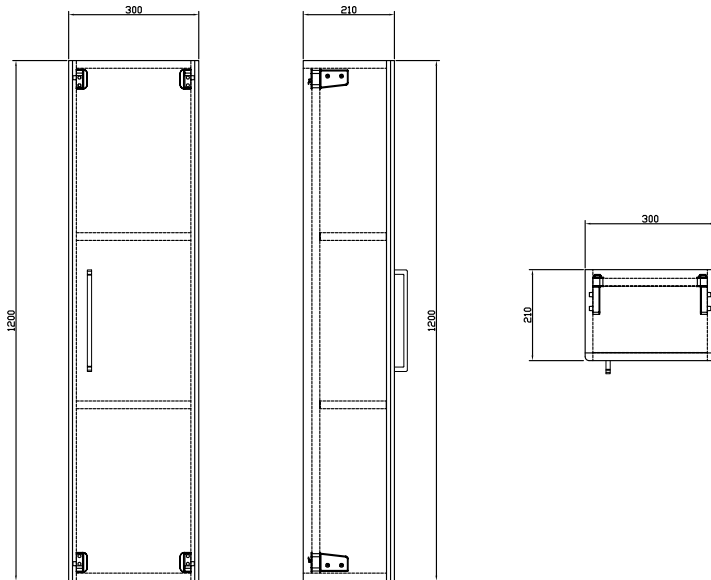

Kilnsea 300mm Wall Column Single Door Unit INSKIWC2UTE

Specification

| | |
|----------------------------------|------------------------------|
| Finish | Matte Terracotta |
| Dimensions | 1200(h) x 300(w) x 210(d) mm |
| Weight | 18.5kg |
| Carcass Thickness | 18mm |
| Carcass Material | MDF |
| Carcass Finish | Painted (7 layers) |
| Internal Cabinet Colour | Dark Grey |
| Plumbing Void | - |
| Cabinet Fixing Type | Wall mounted |
| Door / Drawer Finish | Painted |
| Door / Frontal Material | MDF |
| Number of Doors | One |
| Number of Drawers | - |
| Number of Internal Shelves | Two (Fixed) |
| Door Handing | Left Hand + Right Hand |
| Hinge / Runner Type | Soft close |
| Handle / Knob | One handle (supplied) |
| Handle Centres | 224mm |
| Pre-Drilled / Marked for handles | Installed |