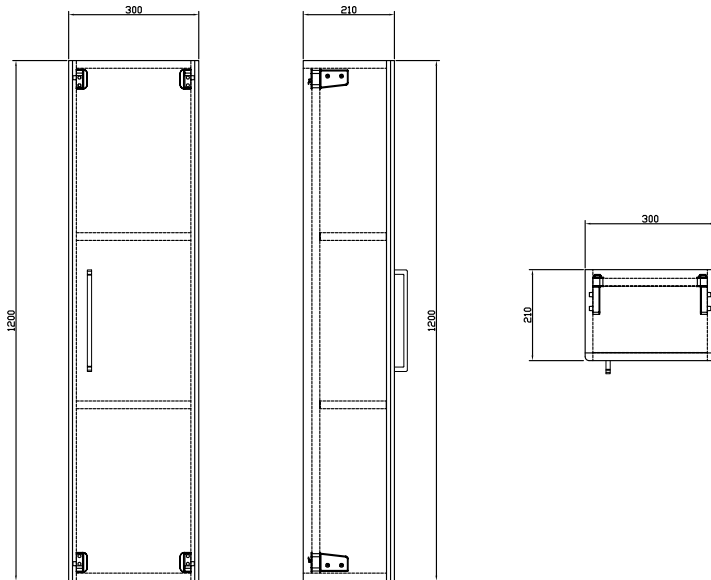

Kilnsea 300mm Wall Column Single Door Unit INSKIWC2UPL

Specification

Finish	Matt Plum
Dimensions	1200(h) x 300(w) x 210(d) mm
Weight	18.5kg
Carcass Thickness	18mm
Carcass Material	MDF
Carcass Finish	Painted (7 layers)
Internal Cabinet Colour	Dark Grey
Plumbing Void	-
Cabinet Fixing Type	Wall mounted
Door / Drawer Finish	Painted
Door / Frontal Material	MDF
Number of Doors	One
Number of Drawers	-
Number of Internal Shelves	Two (Fixed)
Door Handing	Left Hand + Right Hand
Hinge / Runner Type	Soft close
Handle / Knob	One handle (supplied)
Handle Centres	224mm
Pre-Drilled / Marked for handles	Installed