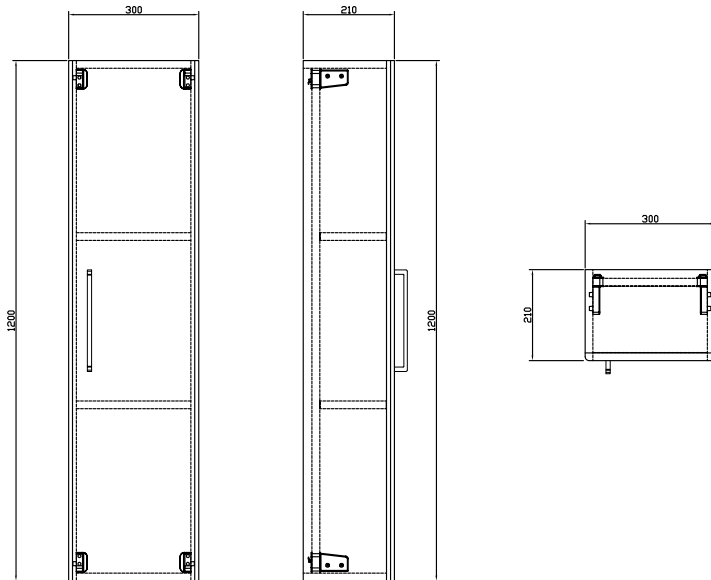

### Kilnsea 300mm Wall Column Single Door Unit INSKIWC2UPI

#### Specification

Finish	Matt Pistachio
Dimensions	1200(h) x 300(w) x 210(d) mm
Weight	18.5kg
Carcass Thickness	18mm
Carcass Material	MDF
Carcass Finish	Painted (7 layers)
Internal Cabinet Colour	Dark Grey
Plumbing Void	-
Cabinet Fixing Type	Wall mounted
Door / Drawer Finish	Painted
Door / Frontal Material	MDF
Number of Doors	One
Number of Drawers	-
Number of Internal Shelves	Two (Fixed)
Door Handing	Left Hand + Right Hand
Hinge / Runner Type	Soft close
Handle / Knob	One handle (supplied)
Handle Centres	224mm
Pre-Drilled / Marked for handles	Installed