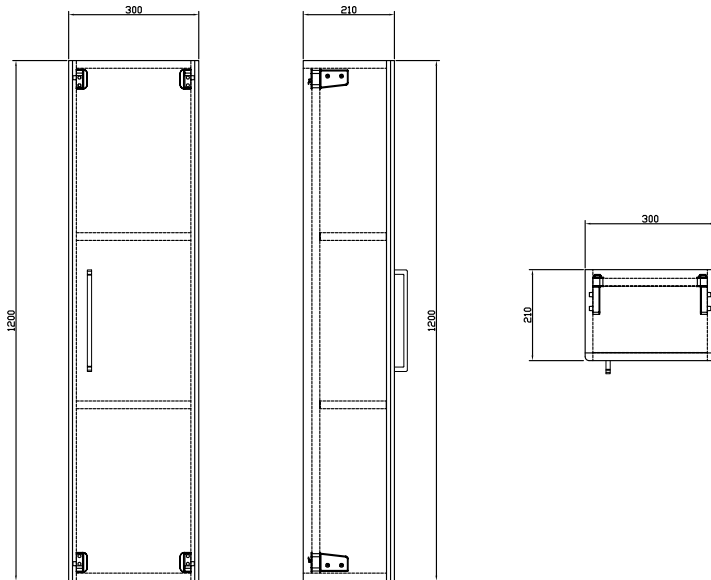

Kilsea 300mm Wall Column Single Door Unit INSKIWC2UMW

Specification

| | |
|----------------------------------|------------------------------|
| Finish | Matt White |
| Dimensions | 1200(h) x 300(w) x 210(d) mm |
| Weight | 18.5kg |
| Carcass Thickness | 18mm |
| Carcass Material | MDF |
| Carcass Finish | Painted (7 layers) |
| Internal Cabinet Colour | Dark Grey |
| Plumbing Void | - |
| Cabinet Fixing Type | Wall mounted |
| Door / Drawer Finish | Painted |
| Door / Frontal Material | MDF |
| Number of Doors | One |
| Number of Drawers | - |
| Number of Internal Shelves | Two (Fixed) |
| Door Handing | Left Hand + Right Hand |
| Hinge / Runner Type | Soft close |
| Handle / Knob | One handle (supplied) |
| Handle Centres | 224mm |
| Pre-Drilled / Marked for handles | Installed |