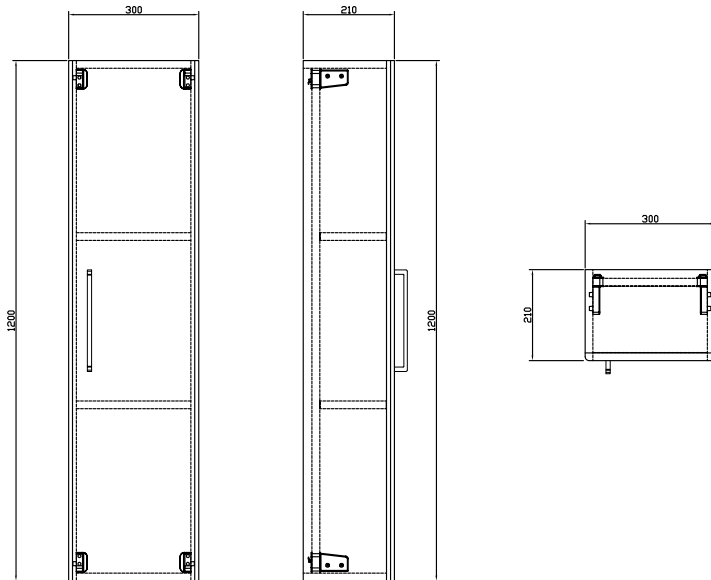

Kilnsea 300mm Wall Column Single Door Unit INSKIWC2UMB

Specification

Finish	Matt Black
Dimensions	1200(h) x 300(w) x 210(d) mm
Weight	18.5kg
Carcass Thickness	18mm
Carcass Material	MDF
Carcass Finish	Painted (7 layers)
Internal Cabinet Colour	Dark Grey
Plumbing Void	-
Cabinet Fixing Type	Wall mounted
Door / Drawer Finish	Painted
Door / Frontal Material	MDF
Number of Doors	One
Number of Drawers	-
Number of Internal Shelves	Two (Fixed)
Door Handing	Left Hand + Right Hand
Hinge / Runner Type	Soft close
Handle / Knob	One handle (supplied)
Handle Centres	224mm
Pre-Drilled / Marked for handles	Installed