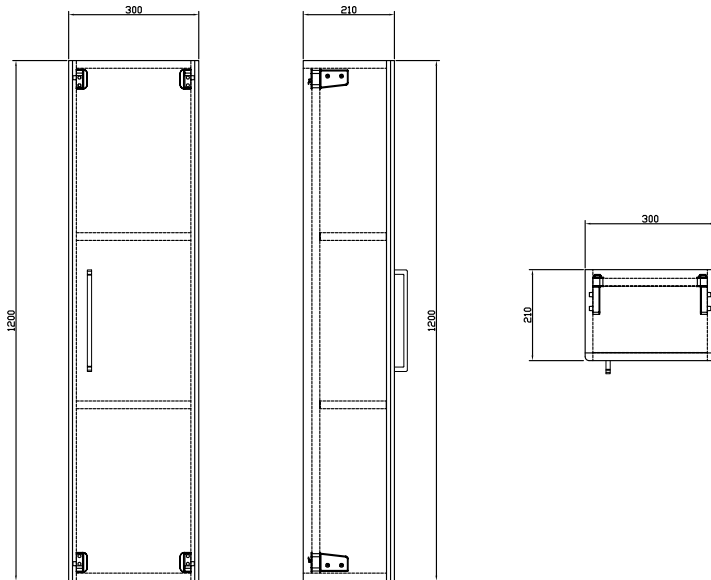

### Kilnsea 300mm Wall Column Single Door Unit INSKIWC2UBS

#### Specification

Finish	Matt Blue Steel
Dimensions	1200(h) x 300(w) x 210(d) mm
Weight	18.5kg
Carcass Thickness	18mm
Carcass Material	MDF
Carcass Finish	Painted (7 layers)
Internal Cabinet Colour	Dark Grey
Plumbing Void	-
Cabinet Fixing Type	Wall mounted
Door / Drawer Finish	Painted
Door / Frontal Material	MDF
Number of Doors	One
Number of Drawers	-
Number of Internal Shelves	Two (Fixed)
Door Handing	Left Hand + Right Hand
Hinge / Runner Type	Soft close
Handle / Knob	One handle (supplied)
Handle Centres	224mm
Pre-Drilled / Marked for handles	Installed