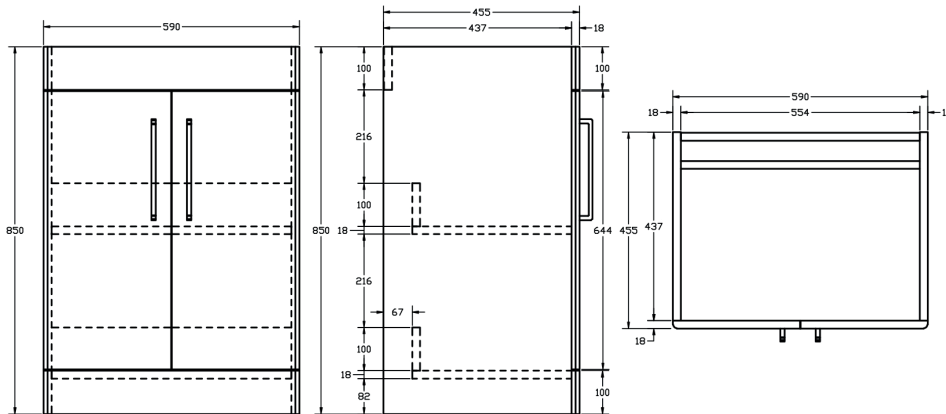

### Kilnsea 600mm Floor Standing Two Door Basin Unit INSKIFS600TE

#### Specification

Finish	Matt Terracotta
Dimensions (Excluding Basin)	850(h) x 590(w) x 455(d) mm
Overall Dimensions (Including Basin)	865(h) x 600(w) x 455(d) mm
Weight	30.2kg
Carcass Thickness	18mm
Carcass Material	MDF
Carcass Finish	Painted (7 layers)
Internal Cabinet Colour	Dark Grey
Plumbing Void	67mm
Cabinet Fixing Type	Free standing
Door / Drawer Finish	Painted
Door / Frontal Material	MDF
Number of Doors	Two
Number of Drawers	-
Number of Internal Shelves	One (Fixed)
Door Handing	Left Hand + Right Hand
Hinge / Runner Type	Soft close
Handle / Knob	Two handle (supplied)
Handle Centres	224mm
Pre-Drilled / Marked for handles	Installed
Tap	Not included