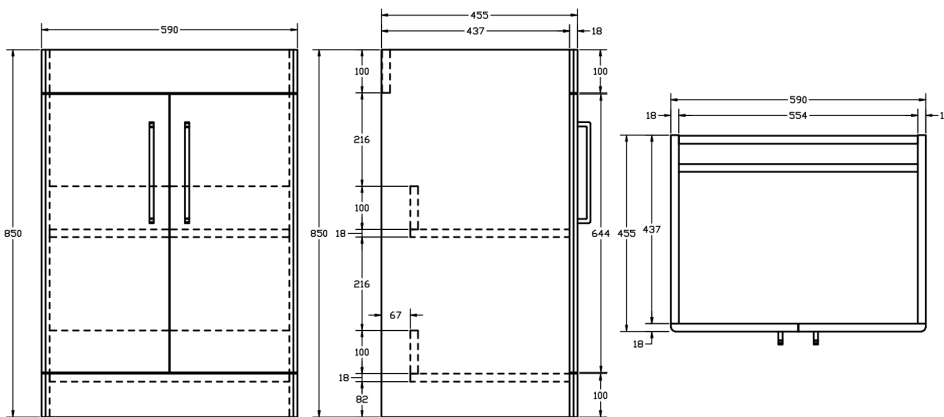

### Kilnsea 600mm Floor Standing Two Door Basin Unit INSKIFS600PI

#### Specification

Finish	Matt Pistachio
Dimensions (Excluding Basin)	850(h) x 590(w) x 455(d) mm
Overall Dimensions (Including Basin)	865(h) x 600(w) x 455(d) mm
Weight	30.2kg
Carcass Thickness	18mm
Carcass Material	MDF
Carcass Finish	Painted (7 layers)
Internal Cabinet Colour	Dark Grey
Plumbing Void	67mm
Cabinet Fixing Type	Free standing
Door / Drawer Finish	Painted
Door / Frontal Material	MDF
Number of Doors	Two
Number of Drawers	-
Number of Internal Shelves	One (Fixed)
Door Handing	Left Hand + Right Hand
Hinge / Runner Type	Soft close
Handle / Knob	Two handle (supplied)
Handle Centres	224mm
Pre-Drilled / Marked for handles	Installed
Tap	Not included