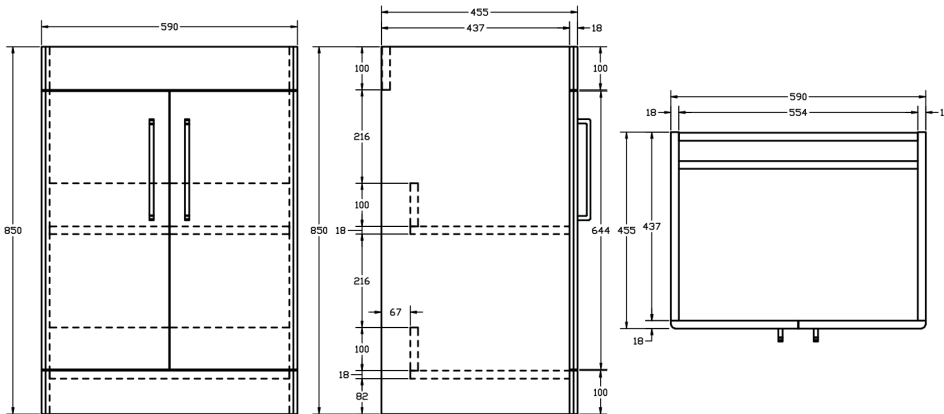

Kilnsea 600mm Floor Standing Two Door Basin Unit INSKIFS600BS

Specification

Finish	Matt Blue Steel
Dimensions (Excluding Basin)	850(h) x 590(w) x 455(d) mm
Overall Dimensions (Including Basin)	865(h) x 600(w) x 455(d) mm
Weight	30.2kg
Carcass Thickness	18mm
Carcass Material	MDF
Carcass Finish	Painted (7 layers)
Internal Cabinet Colour	Dark Grey
Plumbing Void	67mm
Cabinet Fixing Type	Free standing
Door / Drawer Finish	Painted
Door / Frontal Material	MDF
Number of Doors	Two
Number of Drawers	-
Number of Internal Shelves	One (Fixed)
Door Handing	Left Hand + Right Hand
Hinge / Runner Type	Soft close
Handle / Knob	Two handle (supplied)
Handle Centres	224mm
Pre-Drilled / Marked for handles	Installed
Tap	Not included