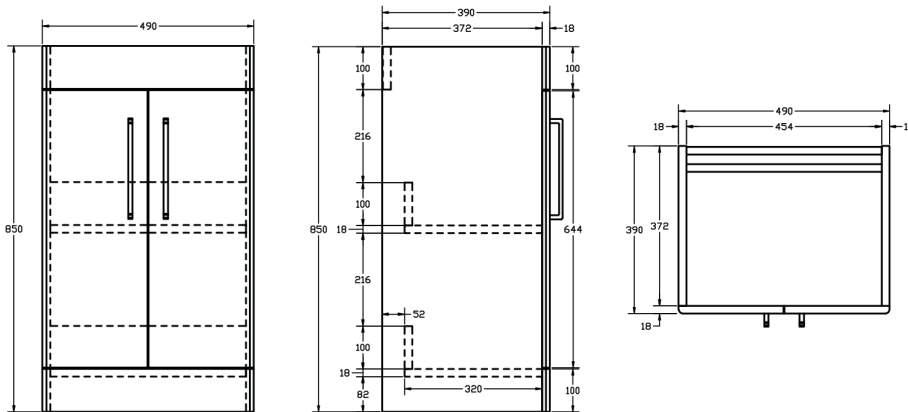

### Kilnsea 500mm Floor Standing Two Door Basin Unit INSKIFS500TE

#### Specification

Finish	Matt Terracotta
Dimensions (Excluding Basin)	850(h) x 490(w) x 390(d) mm
Overall Dimensions (Including Basin)	865(h) x 500(w) x 390(d) mm
Weight	25.4kg
Carcass Thickness	18mm
Carcass Material	MDF
Carcass Finish	Painted (7 layers)
Internal Cabinet Colour	Dark Grey
Plumbing Void	52mm
Cabinet Fixing Type	Free standing
Door / Drawer Finish	Painted
Door / Frontal Material	MDF
Number of Doors	Two
Number of Drawers	-
Number of Internal Shelves	One (Fixed)
Door Handing	Left Hand + Right Hand
Hinge / Runner Type	Soft close
Handle / Knob	Two handle (supplied)
Handle Centres	224mm
Pre-Drilled / Marked for handles	Installed
Tap	Not included