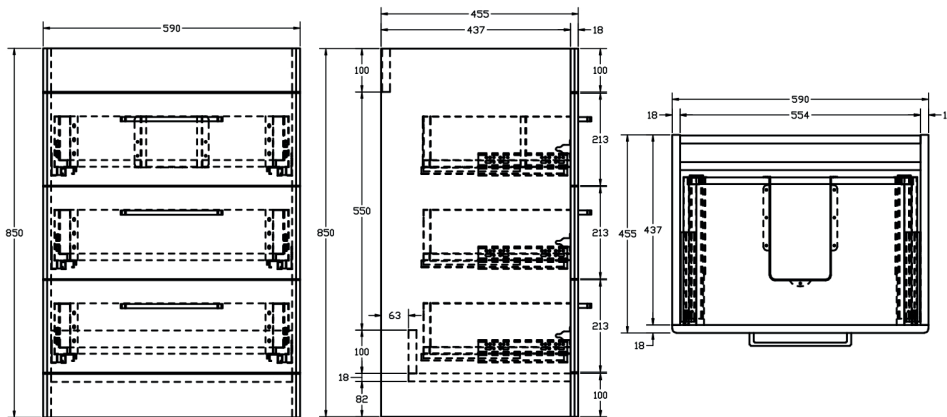

Kilnsea 600mm Floor Standing Three Drawer Basin Unit INSKIFS3600MB

Specification

Finish	Matt Black
Dimensions (Excluding Basin)	850(h) x 590(w) x 455(d) mm
Overall Dimensions (Including Basin)	865(h) x 600(w) x 455(d) mm
Weight	31kg
Carcass Thickness	18mm
Carcass Material	MDF
Carcass Finish	Painted (7 layers)
Internal Cabinet Colour	Dark Grey
Plumbing Void	63mm
Cabinet Fixing Type	Free standing
Door / Drawer Finish	Painted
Door / Frontal Material	MDF
Number of Doors	-
Number of Drawers	Three
Number of Internal Shelves	-
Door Handling	-
Hinge / Runner Type	Soft close
Handle / Knob	Three handle (supplied)
Handle Centres	224mm
Pre-Drilled / Marked for handles	Installed
Tap	Not included