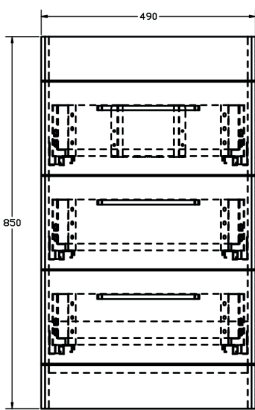

Kilnsea 500mm Floor Standing Three Drawer Basin Unit INSKIFS3500TE

Specification

Finish	Matt Terracotta
Dimensions (Excluding Basin)	850(h) x 490(w) x 390(d) mm
Overall Dimensions (Including Basin)	865(h) x 500(w) x 390(d) mm
Weight	25.6kg
Carcass Thickness	18mm
Carcass Material	MDF
Carcass Finish	Painted (7 layers)
Internal Cabinet Colour	Dark Grey
Plumbing Void	52mm
Cabinet Fixing Type	Free standing
Door / Drawer Finish	Painted
Door / Frontal Material	MDF
Number of Doors	-
Number of Drawers	Three
Number of Internal Shelves	-
Door Handing	-
Hinge / Runner Type	Soft close
Handle / Knob	Three handle (supplied)
Handle Centres	224mm
Pre-Drilled / Marked for handles	Installed
Tap	Not included