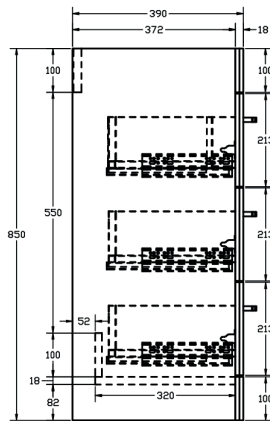

Kilnsea 500mm Floor Standing Three Drawer Basin Unit INSKIFS3500TE

Specification

Finish	Matt Terracotta
Dimensions (Excluding Basin)	850(h) x 490(w) x 390(d) mm
Overall Dimensions (Including Basin)	865(h) x 500(w) x 390(d) mm
Weight	25.6kg
Carcass Thickness	18mm
Carcass Material	MDF
Carcass Finish	Painted (7 layers)
Internal Cabinet Colour	Dark Grey
Plumbing Void	52mm
Cabinet Fixing Type	Free standing
Door / Drawer Finish	Painted
Door / Frontal Material	MDF
Number of Doors	-
Number of Drawers	Three
Number of Internal Shelves	-
Door Handing	-
Hinge / Runner Type	Soft close
Handle / Knob	Three handle (supplied)
Handle Centres	224mm
Pre-Drilled / Marked for handles	Installed
Tap	Not included