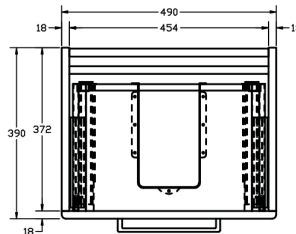

Kilnsea 500mm Floor Standing Three Drawer Basin Unit INSKIFS3500TE

Specification

Finish	Matt Terracotta
Dimensions (Excluding Basin)	850(h) x 490(w) x 390(d) mm
Overall Dimensions (Including Basin)	865(h) x 500(w) x 390(d) mm
Weight	25.6kg
Carcass Thickness	18mm
Carcass Material	MDF
Carcass Finish	Painted (7 layers)
Internal Cabinet Colour	Dark Grey
Plumbing Void	52mm
Cabinet Fixing Type	Free standing
Door / Drawer Finish	Painted
Door / Frontal Material	MDF
Number of Doors	-
Number of Drawers	Three
Number of Internal Shelves	-
Door Handing	-
Hinge / Runner Type	Soft close
Handle / Knob	Three handle (supplied)
Handle Centres	224mm
Pre-Drilled / Marked for handles	Installed
Tap	Not included