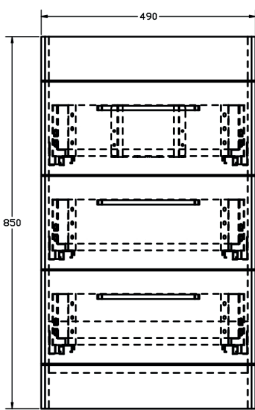

Kilnsea 500mm Floor Standing Three Drawer Basin Unit INSKIFS3500BS

Specification

Finish	Matt Blue Steel
Dimensions (Excluding Basin)	850(h) x 490(w) x 390(d) mm
Overall Dimensions (Including Basin)	865(h) x 500(w) x 390(d) mm
Weight	25.6kg
Carcass Thickness	18mm
Carcass Material	MDF
Carcass Finish	Painted (7 layers)
Internal Cabinet Colour	Dark Grey
Plumbing Void	52mm
Cabinet Fixing Type	Free standing
Door / Drawer Finish	Painted
Door / Frontal Material	MDF
Number of Doors	-
Number of Drawers	Three
Number of Internal Shelves	-
Door Handing	-
Hinge / Runner Type	Soft close
Handle / Knob	Three handle (supplied)
Handle Centres	224mm
Pre-Drilled / Marked for handles	Installed
Tap	Not included