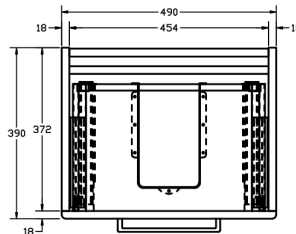

Kilnsea 500mm Floor Standing Three Drawer Basin Unit INSKIFS3500BS

Specification

Finish	Matt Blue Steel
Dimensions (Excluding Basin)	850(h) x 490(w) x 390(d) mm
Overall Dimensions (Including Basin)	865(h) x 500(w) x 390(d) mm
Weight	25.6kg
Carcass Thickness	18mm
Carcass Material	MDF
Carcass Finish	Painted (7 layers)
Internal Cabinet Colour	Dark Grey
Plumbing Void	52mm
Cabinet Fixing Type	Free standing
Door / Drawer Finish	Painted
Door / Frontal Material	MDF
Number of Doors	-
Number of Drawers	Three
Number of Internal Shelves	-
Door Handing	-
Hinge / Runner Type	Soft close
Handle / Knob	Three handle (supplied)
Handle Centres	224mm
Pre-Drilled / Marked for handles	Installed
Tap	Not included