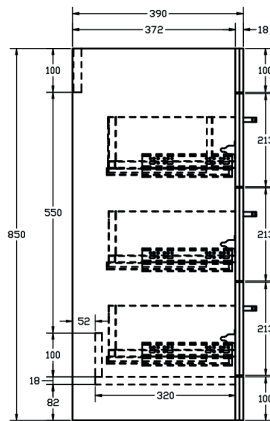

Kilnsea 500mm Floor Standing Three Drawer Basin Unit INSKIFS3500BS

Specification

Finish	Matt Blue Steel
Dimensions (Excluding Basin)	850(h) x 490(w) x 390(d) mm
Overall Dimensions (Including Basin)	865(h) x 500(w) x 390(d) mm
Weight	25.6kg
Carcass Thickness	18mm
Carcass Material	MDF
Carcass Finish	Painted (7 layers)
Internal Cabinet Colour	Dark Grey
Plumbing Void	52mm
Cabinet Fixing Type	Free standing
Door / Drawer Finish	Painted
Door / Frontal Material	MDF
Number of Doors	-
Number of Drawers	Three
Number of Internal Shelves	-
Door Handing	-
Hinge / Runner Type	Soft close
Handle / Knob	Three handle (supplied)
Handle Centres	224mm
Pre-Drilled / Marked for handles	Installed
Tap	Not included