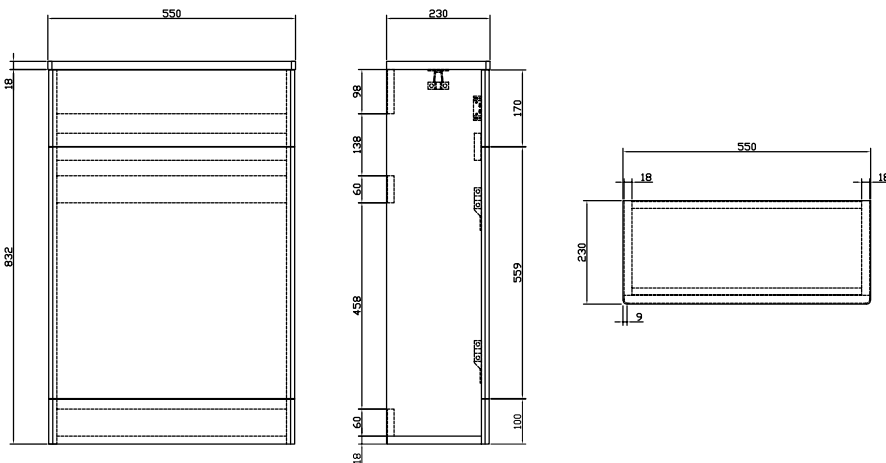

Certifications + Approvals

Key Features + Benefits

Imex Ceramics

15 Millbrook Industrial Estate, Sybron Way, Crowborough TN6 3DU. Technical Support – Tel: 01530 835598 Email: sales@imexceramic.co.uk

All information on the data sheet is correct at the time of publication. All measurements are approximate and subject to standard tolerances.