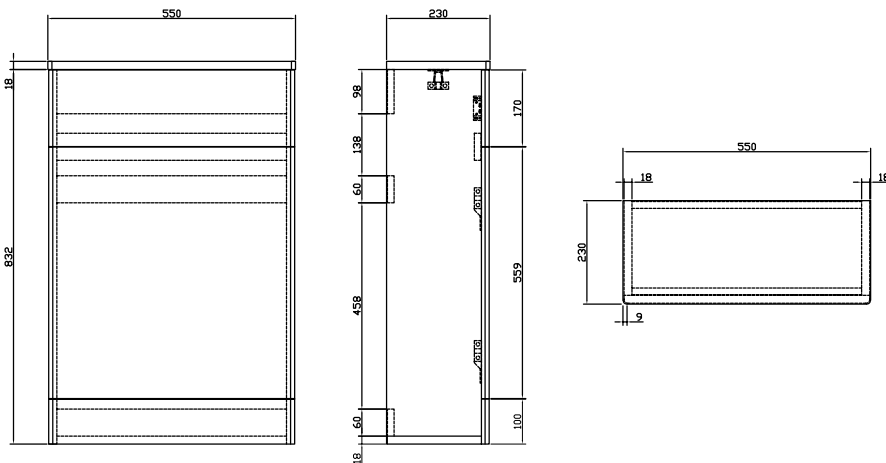

FAQs

Please see next page

Key Features + Benefits

Certifications + Approvals

Imex Ceramics

15 Millbrook Industrial Estate, Sybron Way, Crowborough TN6 3DU. Technical Support – Tel: 01530 835598 Email: sales@imexceramic.co.uk

All information on the data sheet is correct at the time of publication. All measurements are approximate and subject to standard tolerances.