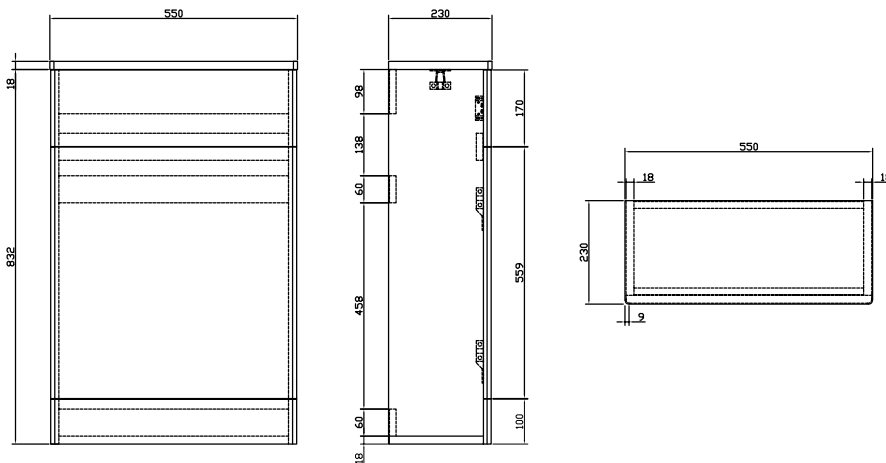

FAQs

Please see next page

Key Features + Benefits

10
Years
Guarantee

Quick
Release

Plumbing
Void

Certifications + Approvals

Imex Ceramics

15 Millbrook Industrial Estate, Sybron Way, Crowborough TN6 3DU. Technical Support – Tel: 01530 835598 Email: sales@imexceramic.co.uk

All information on the data sheet is correct at the time of publication. All measurements are approximate and subject to standard tolerances.