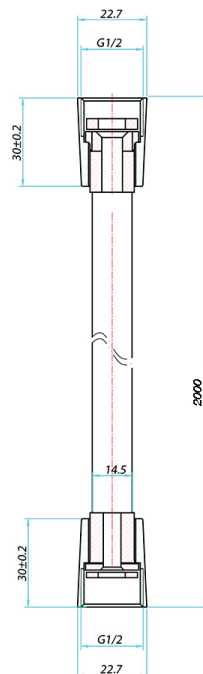

### Keros / Nuance Smooth Shower Hose 2000mm INS37097

#### Specification

Finish	Brushed Brass
Dimensions	22.7(w) x 2000(d) mm
Weight	0.43 kg
Hose Length	2000mm
Hose Type	Smooth
Hose Connection	½" Threaded
Hose Bore	7mm