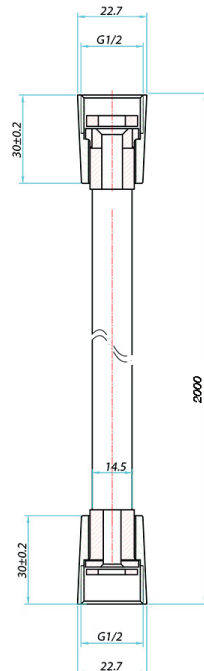

Keros / Nuance Smooth Shower Hose 2000mm INS37096

Specification

Finish	Matt Black
Dimensions	22.7(w) x 2000(d) mm
Weight	0.43 kg
Hose Length	2000mm
Hose Type	Smooth
Hose Connection	½" Threaded
Hose Bore	7mm