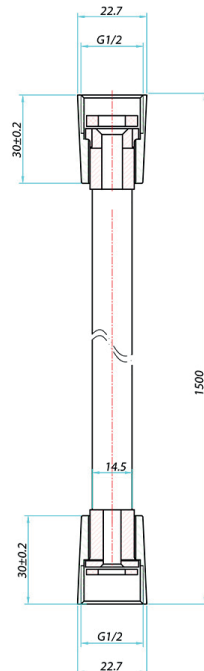

### Keros / Nuance Smooth Shower Hose 1500mm INS37095

#### Specification

Finish	Brushed Brass
Dimensions	22.7(w) x 1500(d) mm
Weight	0.36 kg
Hose Length	1500mm
Hose Type	Smooth
Hose Connection	½" Threaded
Hose Bore	7mm