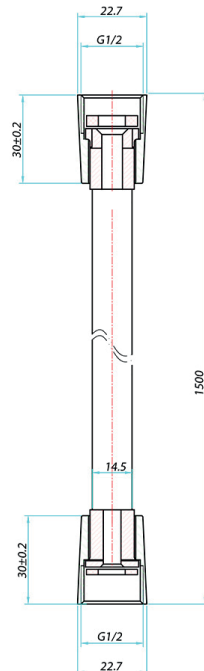

### Keros / Nuance Smooth Shower Hose 1500mm INS37094

#### Specification

Finish	Matt Black
Dimensions	22.7(w) x 1500(d) mm
Weight	0.36 kg
Hose Length	1500mm
Hose Type	Smooth
Hose Connection	½" Threaded
Hose Bore	7mm