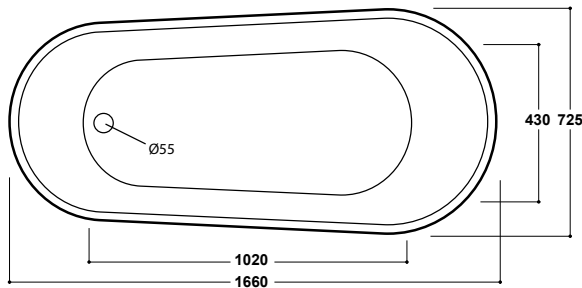

Keros 1660 x 725mm Freestanding Bath INST901204

Specification

Finish	White
Dimensions	740(h) x 1660(w) x 725(d) mm
Weight	40kg
Bath Type	Freestanding bath
Tapholes	Cannot be drilled
Water Capacity	226 Litres
Legs Supplied	Yes
Leg Fixing Type	Pre-fitted
Legs Adjustable	Yes
Bath Surface Material	Acrylic
Bath Surface Material Thickness	3.5mm
Waste Supplied	Yes
Overflow Supplied	Yes
Overflow Height	386mm
Encapsulated Base Board	Yes
Base Board Material	MDF
Material Used to Cover Base Board	Fiberglass