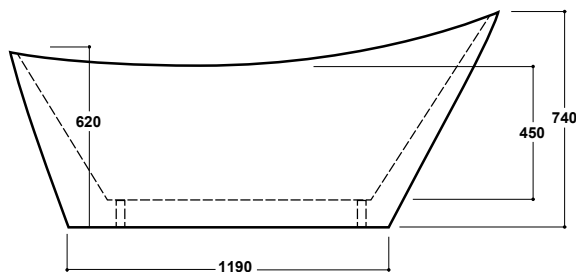

Keros 1660 x 725mm Freestanding Bath INST901204

Specification

Finish	White
Dimensions	740(h) x 1660(w) x 725(d) mm
Weight	40kg
Bath Type	Freestanding bath
Tapholes	Cannot be drilled
Water Capacity	226 Litres
Legs Supplied	Yes
Leg Fixing Type	Pre-fitted
Legs Adjustable	Yes
Bath Surface Material	Acrylic
Bath Surface Material Thickness	3.5mm
Waste Supplied	Yes
Overflow Supplied	Yes
Overflow Height	386mm
Encapsulated Base Board	Yes
Base Board Material	MDF
Material Used to Cover Base Board	Fiberglass