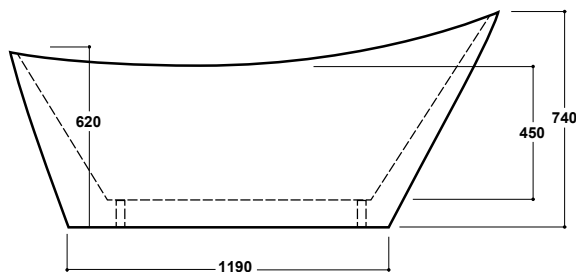

Azerley 1660 x 725mm Freestanding Bath INST901204MW

Specification

| | |
|-----------------------------------|------------------------------|
| Finish | Matt White |
| Dimensions | 740(h) x 1660(w) x 725(d) mm |
| Weight | 40kg |
| Bath Type | Freestanding bath |
| Tapholes | Cannot be drilled |
| Water Capacity | 226 Litres |
| Legs Supplied | Yes |
| Leg Fixing Type | Pre-fitted |
| Legs Adjustable | Yes |
| Bath Surface Material | Acrylic |
| Bath Surface Material Thickness | 3.5mm |
| Waste Supplied | Yes |
| Overflow Supplied | Yes |
| Overflow Height | 386mm |
| Encapsulated Base Board | Yes |
| Base Board Material | MDF |
| Material Used to Cover Base Board | Fiberglass |