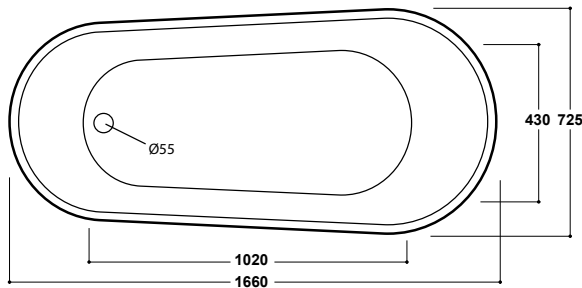

Azerley 1660 x 725mm Freestanding Bath INST901204MW

Specification

| | |
|-----------------------------------|------------------------------|
| Finish | Matt White |
| Dimensions | 740(h) x 1660(w) x 725(d) mm |
| Weight | 40kg |
| Bath Type | Freestanding bath |
| Tapholes | Cannot be drilled |
| Water Capacity | 226 Litres |
| Legs Supplied | Yes |
| Leg Fixing Type | Pre-fitted |
| Legs Adjustable | Yes |
| Bath Surface Material | Acrylic |
| Bath Surface Material Thickness | 3.5mm |
| Waste Supplied | Yes |
| Overflow Supplied | Yes |
| Overflow Height | 386mm |
| Encapsulated Base Board | Yes |
| Base Board Material | MDF |
| Material Used to Cover Base Board | Fiberglass |