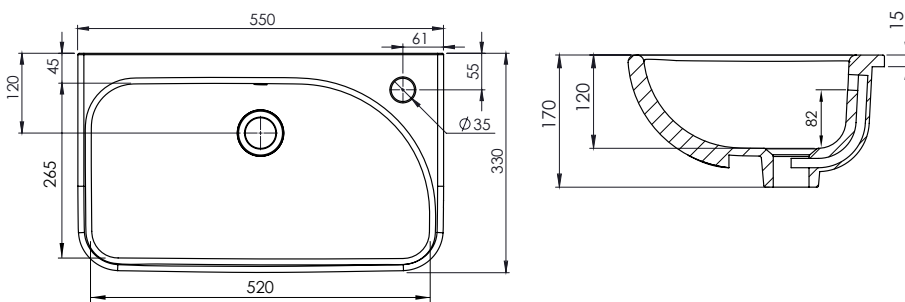

Key Features + Benefits

Certifications + Approvals

Roper Rhodes

Brassmill Lane Trading Estate, Bath, BA1 3JF. Technical Support – Tel: 01225 303 900 Email: sales@roperrhodes.co.uk

All information on the data sheet is correct at the time of publication. All measurements are approximate and subject to standard tolerances.