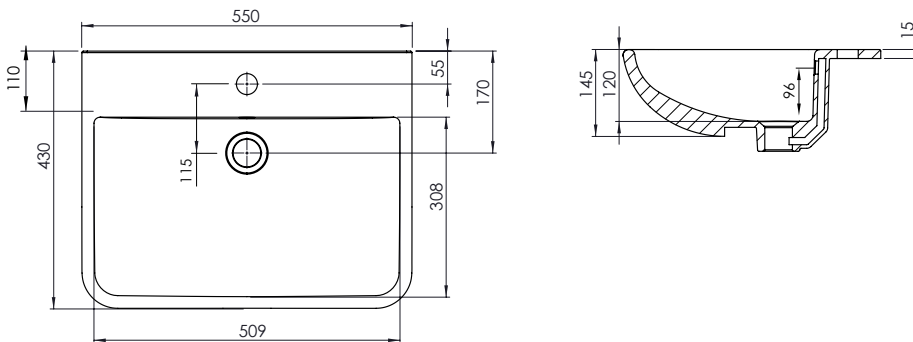

Key Features + Benefits

Certifications + Approvals

Roper Rhodes

Brassmill Lane Trading Estate, Bath, BA1 3JF. Technical Support – Tel: 01225 303 900 Email: sales@roperrhodes.co.uk

All information on the data sheet is correct at the time of publication. All measurements are approximate and subject to standard tolerances.