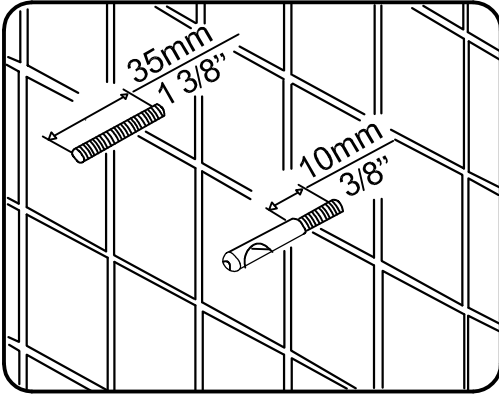

# INSTINCT®

Keros

Wall Hung WC PAN Instructions

Customer Services: Brassmill Lane Trading Estate | Bath | BA1 3JF  
TEL: 01225 787 870