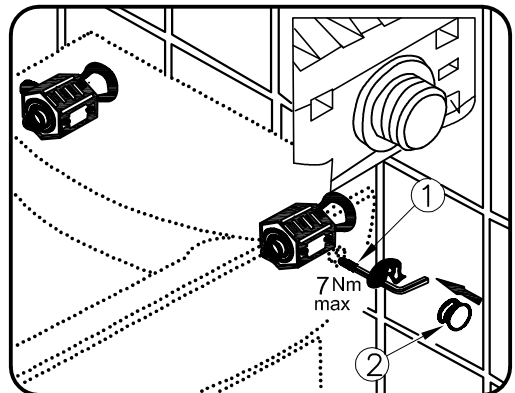

# INSTINCT®

Keros

Wall Hung WC PAN Instructions

Customer Services: Brassmill Lane Trading Estate | Bath | BA1 3JF  
TEL: 01225 787 870