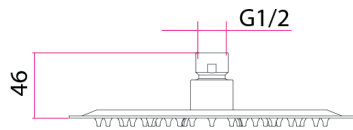

Keros Slimline Round 200mm Shower Head + Wall Arm INS37108

Specification

Finish	Brushed Brass
Dimensions	-
Weight	1.04 kg
Overhead Material	Stainless Steel
Overhead Size	200mm
Min Operating Pressure	0.2 Bar