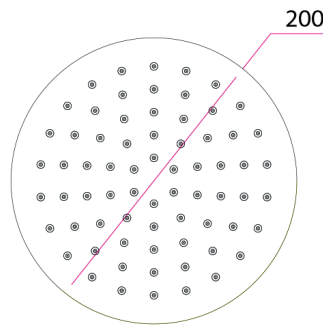

Keros Slimline Round 200mm Shower Head + Wall Arm INS37108

Specification

Finish	Brushed Brass
Dimensions	-
Weight	1.04 kg
Overhead Material	Stainless Steel
Overhead Size	200mm
Min Operating Pressure	0.2 Bar