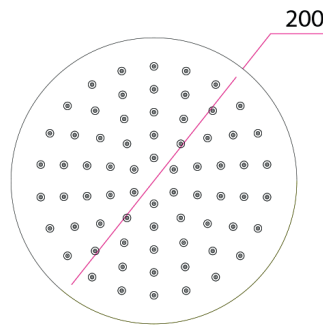

Keros Slimline Round 200mm Shower Head + Wall Arm INS37107

Specification

Finish	Matt Black
Dimensions	-
Weight	1.04 kg
Overhead Material	Stainless Steel
Overhead Size	200mm
Min Operating Pressure	0.2 Bar