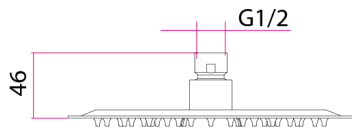

Keros Slimline Round 200mm Shower Head + Wall Arm INS37107

Specification

Finish	Matt Black
Dimensions	-
Weight	1.04 kg
Overhead Material	Stainless Steel
Overhead Size	200mm
Min Operating Pressure	0.2 Bar