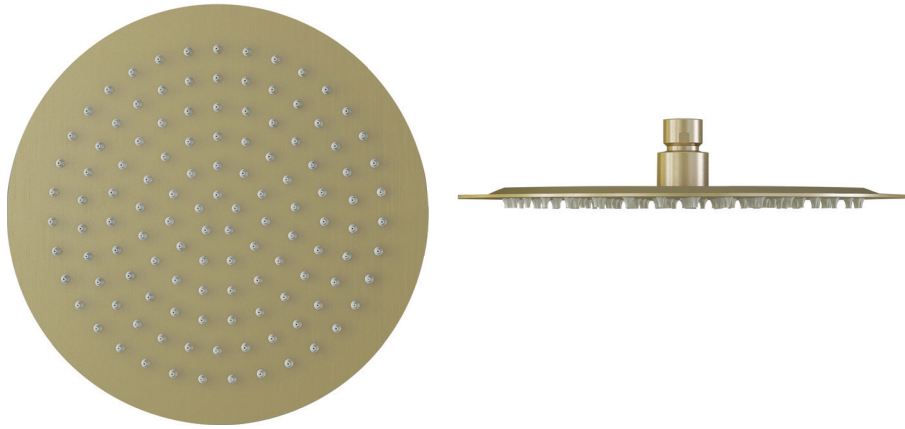

Keros Slimline Round 400mm Shower Head INS37106

Specification

Finish	Brushed Brass
Dimensions	46(h) x 400(w) mm
Weight	2.37 kg
Overhead Material	Stainless Steel
Overhead Size	400mm
Min Operating Pressure	0.2 Bar