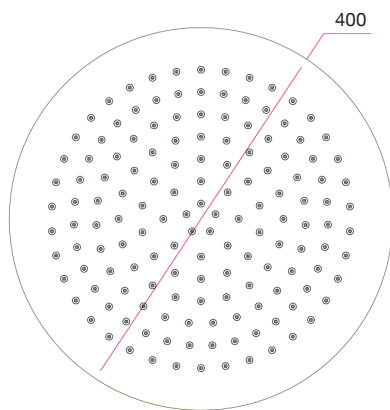

Keros Slimline Round 400mm Shower Head INS37106

Specification

Finish	Brushed Brass
Dimensions	46(h) x 400(w) mm
Weight	2.37 kg
Overhead Material	Stainless Steel
Overhead Size	400mm
Min Operating Pressure	0.2 Bar