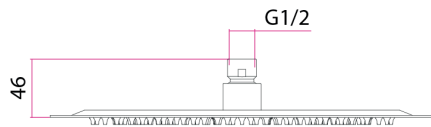

Keros Slimline Round 400mm Shower Head INS37106

Specification

Finish	Brushed Brass
Dimensions	46(h) x 400(w) mm
Weight	2.37 kg
Overhead Material	Stainless Steel
Overhead Size	400mm
Min Operating Pressure	0.2 Bar