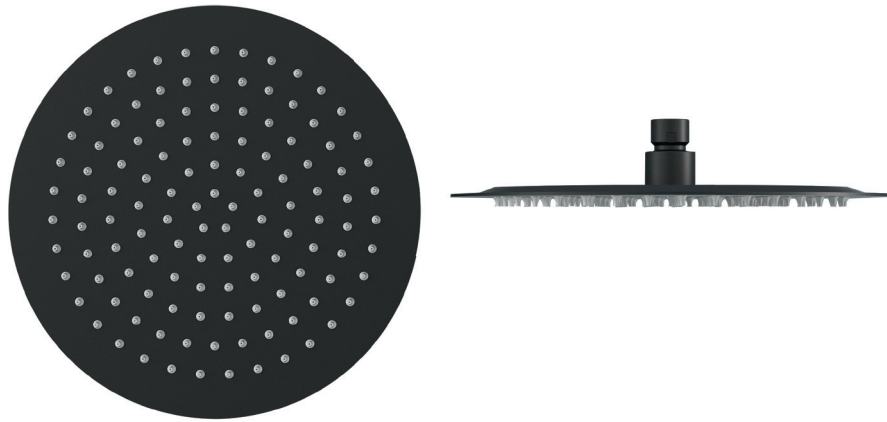

Slimline Round 400mm Shower Head INS37105

Specification

Finish	Matt Black
Dimensions	46(h) x 400(w) mm
Weight	2.37 kg
Overhead Material	Stainless Steel
Overhead Size	400mm
Min Operating Pressure	0.2 Bar