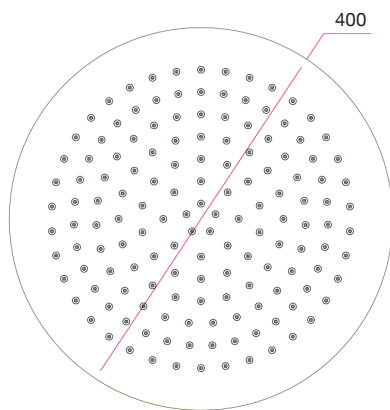

Slimline Round 400mm Shower Head INS37105

Specification

Finish	Matt Black
Dimensions	46(h) x 400(w) mm
Weight	2.37 kg
Overhead Material	Stainless Steel
Overhead Size	400mm
Min Operating Pressure	0.2 Bar