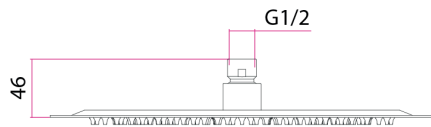

Slimline Round 400mm Shower Head INS37105

Specification

Finish	Matt Black
Dimensions	46(h) x 400(w) mm
Weight	2.37 kg
Overhead Material	Stainless Steel
Overhead Size	400mm
Min Operating Pressure	0.2 Bar