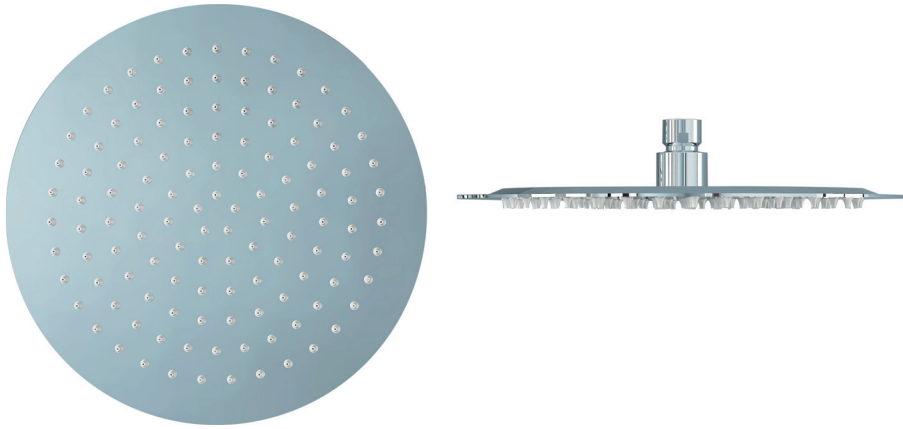

Keros Slimline Round 400mm Shower Head INS37104

Specification

Finish	Chrome
Dimensions	46(h) x 400(w) mm
Weight	2.37 kg
Overhead Material	Stainless Steel
Overhead Size	400mm
Min Operating Pressure	0.2 Bar