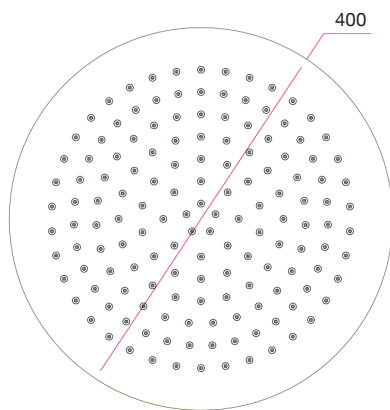

Keros Slimline Round 400mm Shower Head INS37104

Specification

Finish	Chrome
Dimensions	46(h) x 400(w) mm
Weight	2.37 kg
Overhead Material	Stainless Steel
Overhead Size	400mm
Min Operating Pressure	0.2 Bar