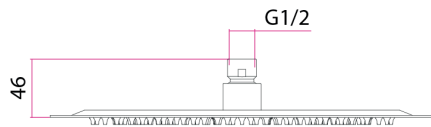

Keros Slimline Round 400mm Shower Head INS37104

Specification

Finish	Chrome
Dimensions	46(h) x 400(w) mm
Weight	2.37 kg
Overhead Material	Stainless Steel
Overhead Size	400mm
Min Operating Pressure	0.2 Bar