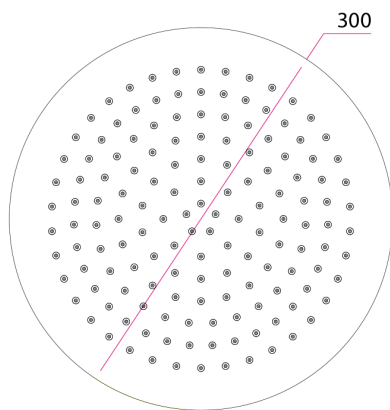

Keros Slimline Round 300mm Shower Head INS37103

Specification

Finish	Brushed Brass
Dimensions	46(h) x 300(w) mm
Weight	1.06 kg
Overhead Material	Stainless Steel
Overhead Size	300mm
Min Operating Pressure	0.2 Bar