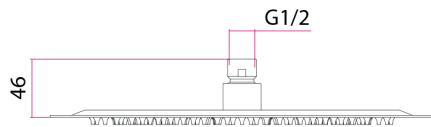

Keros Slimline Round 300mm Shower Head INS37103

Specification

Finish	Brushed Brass
Dimensions	46(h) x 300(w) mm
Weight	1.06 kg
Overhead Material	Stainless Steel
Overhead Size	300mm
Min Operating Pressure	0.2 Bar