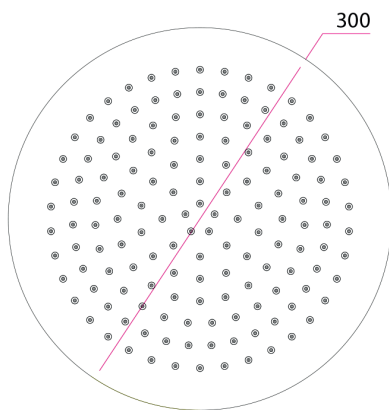

### Keros Slimline Round 300mm Shower Head INS37102

#### Specification

Finish	Matt Black
Dimensions	46(h) x 300(w) mm
Weight	1.06 kg
Overhead Material	Stainless Steel
Overhead Size	300mm
Min Operating Pressure	0.2 Bar