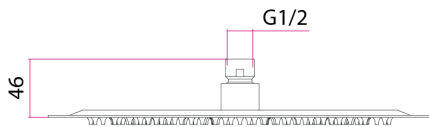

### Keros Slimline Round 300mm Shower Head INS37102

#### Specification

Finish	Matt Black
Dimensions	46(h) x 300(w) mm
Weight	1.06 kg
Overhead Material	Stainless Steel
Overhead Size	300mm
Min Operating Pressure	0.2 Bar