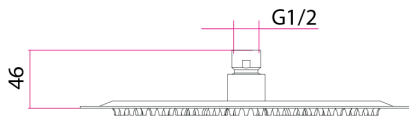

Keros Slimline Round 250mm Shower Head INS37101

Specification

Finish	Brushed Brass
Dimensions	46(h) x 250(w) mm
Weight	0.77 kg
Overhead Material	Stainless Steel
Overhead Size	250mm
Min Operating Pressure	0.2 Bar