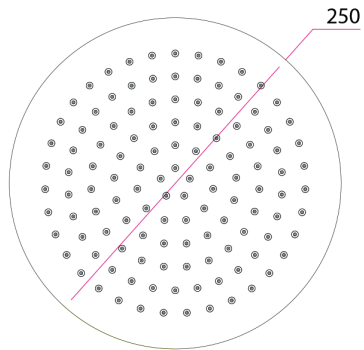

Keros Slimline Round 250mm Shower Head INS37101

Specification

Finish	Brushed Brass
Dimensions	46(h) x 250(w) mm
Weight	0.77 kg
Overhead Material	Stainless Steel
Overhead Size	250mm
Min Operating Pressure	0.2 Bar