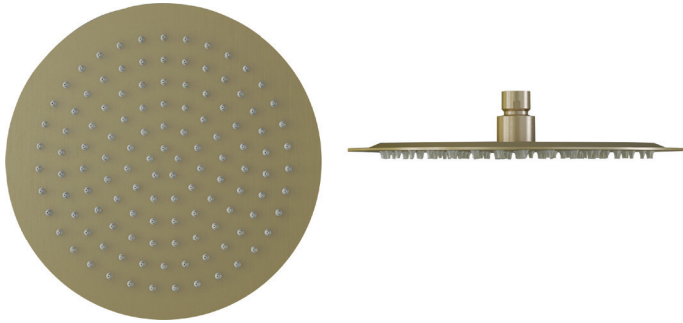

Keros Slimline Round 250mm Shower Head INS37101

Specification

Finish	Brushed Brass
Dimensions	46(h) x 250(w) mm
Weight	0.77 kg
Overhead Material	Stainless Steel
Overhead Size	250mm
Min Operating Pressure	0.2 Bar