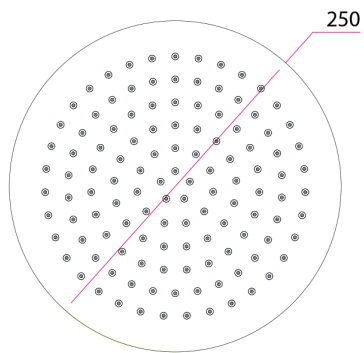

### Keros Slimline Round 250mm Shower Head INS37100

#### Specification

Finish	Matt Black
Dimensions	46(h) x 250(w) mm
Weight	0.77 kg
Overhead Material	Stainless Steel
Overhead Size	250mm
Min Operating Pressure	0.2 Bar