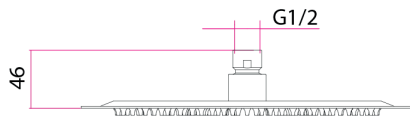

### Keros Slimline Round 250mm Shower Head INS37100

#### Specification

Finish	Matt Black
Dimensions	46(h) x 250(w) mm
Weight	0.77 kg
Overhead Material	Stainless Steel
Overhead Size	250mm
Min Operating Pressure	0.2 Bar