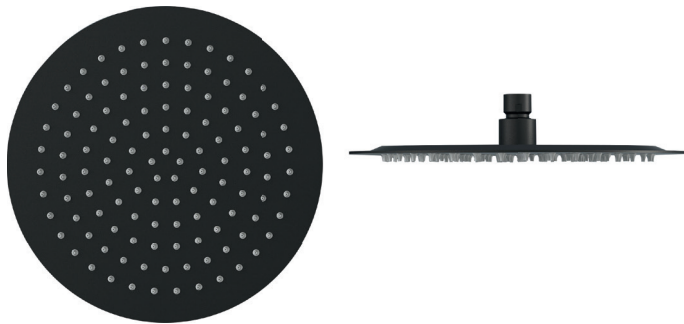

### Keros Slimline Round 250mm Shower Head INS37100

#### Specification

Finish	Matt Black
Dimensions	46(h) x 250(w) mm
Weight	0.77 kg
Overhead Material	Stainless Steel
Overhead Size	250mm
Min Operating Pressure	0.2 Bar