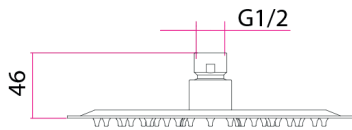

Keros Slimline Round 200mm Shower Head INS37099

Specification

Finish	Brushed Brass
Dimensions	46(h) x 200(w) mm
Weight	0.54 kg
Overhead Material	Stainless Steel
Overhead Size	200mm
Min Operating Pressure	0.2 Bar