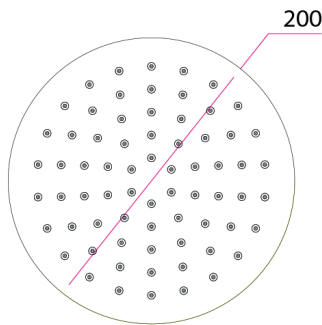

Keros Slimline Round 200mm Shower Head INS37099

Specification

Finish	Brushed Brass
Dimensions	46(h) x 200(w) mm
Weight	0.54 kg
Overhead Material	Stainless Steel
Overhead Size	200mm
Min Operating Pressure	0.2 Bar