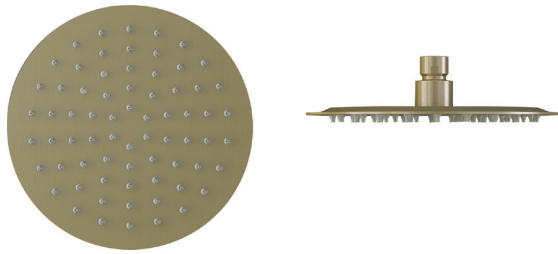

Keros Slimline Round 200mm Shower Head INS37099

Specification

Finish	Brushed Brass
Dimensions	46(h) x 200(w) mm
Weight	0.54 kg
Overhead Material	Stainless Steel
Overhead Size	200mm
Min Operating Pressure	0.2 Bar