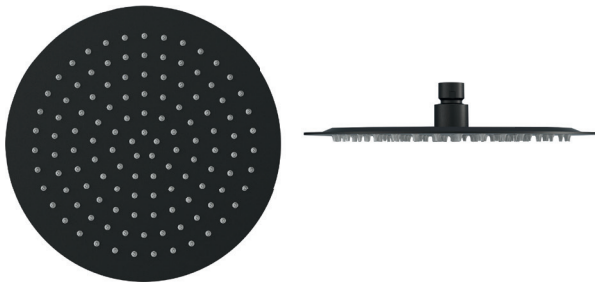

Keros Slimline Round 200mm Shower Head INS37098

Specification

Finish	Matt Black
Dimensions	46(h) x 200(w) mm
Weight	0.54 kg
Overhead Material	Stainless Steel
Overhead Size	200mm
Min Operating Pressure	0.2 Bar