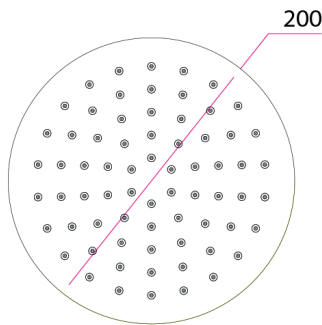

Keros Slimline Round 200mm Shower Head INS37098

Specification

Finish	Matt Black
Dimensions	46(h) x 200(w) mm
Weight	0.54 kg
Overhead Material	Stainless Steel
Overhead Size	200mm
Min Operating Pressure	0.2 Bar