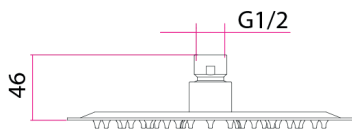

Keros Slimline Round 200mm Shower Head INS37098

Specification

Finish	Matt Black
Dimensions	46(h) x 200(w) mm
Weight	0.54 kg
Overhead Material	Stainless Steel
Overhead Size	200mm
Min Operating Pressure	0.2 Bar