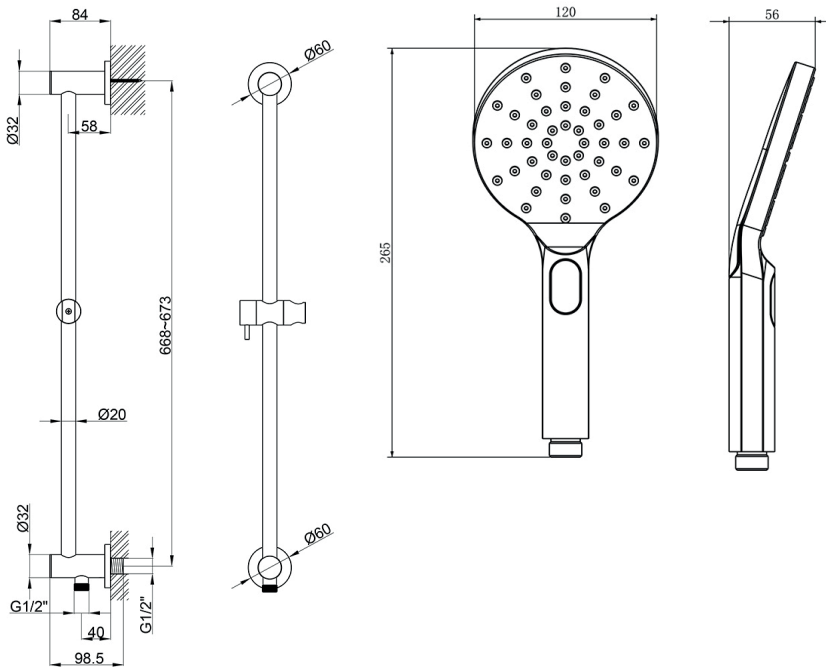

Keros Integrated Wall Elbow Slide Rail Kit, Multifunction Handset + Smooth Hose

INS37086

Specification

Finish	Matt Black
Dimensions	673(h) x 84(w) mm
Weight	1.2 kg
Body Material	-
Hose Material	Reinforced PVC
Hose Length	1500mm
Hose Type	Smooth
Hose Connection	½" Threaded
Hose Bore	7mm
Overhead	-
Overhead Material	-
Overhead Size	-
Shower Arm Length	-
Handset Material	ABS
Handset Functions	Three
Handset Rub Clean	-
Riser Rail	-
Fast Fix Kit	-
Valve Inlet Centres	-
Valve Connection	-
Valve Handle Material	-
Min Operating Pressure	0.2 Bar
Max Operating Pressure	-
Max Static Pressure	-
Max Operating Temperature	-
Thermostatic Safety Stop Setting	-
Flow Restrictor	-
Cool Body	-