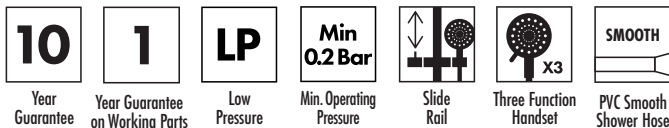

Key Features + Benefits

Certifications + Approvals

Imex Ceramics

15 Millbrook Industrial Estate, Sybron Way, Crowborough TN6 3DU. Technical Support – Tel: 01530 835598 Email: sales@imex.team

All information on the data sheet is correct at the time of publication. All measurements are approximate and subject to standard tolerances.