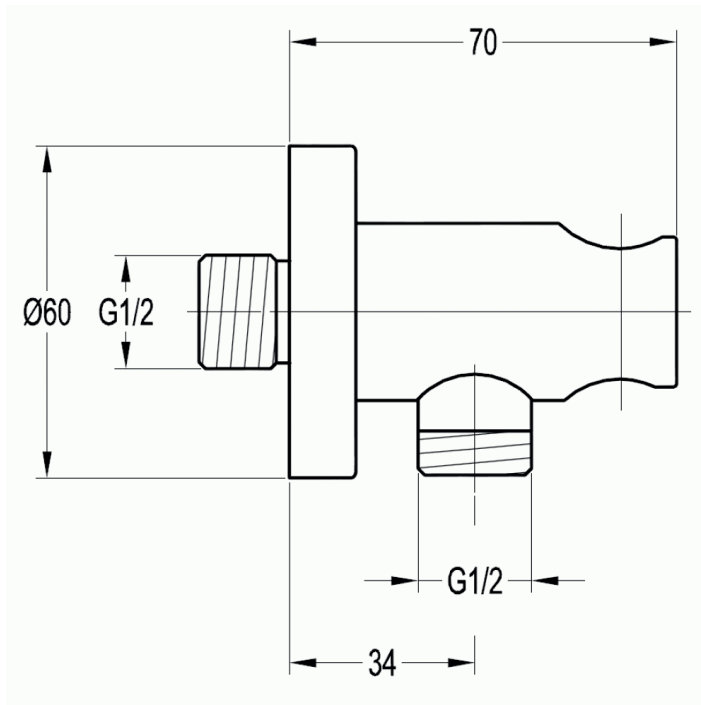

Round Wall Elbow + Bracket INS37081

Specification

Finish	Brushed Brass
Dimensions	60(h) x 60(w) x 70(d) mm
Weight	0.28 kg

Key Features + Benefits

10

Year
Guarantee

1

Year Guarantee
Working Parts